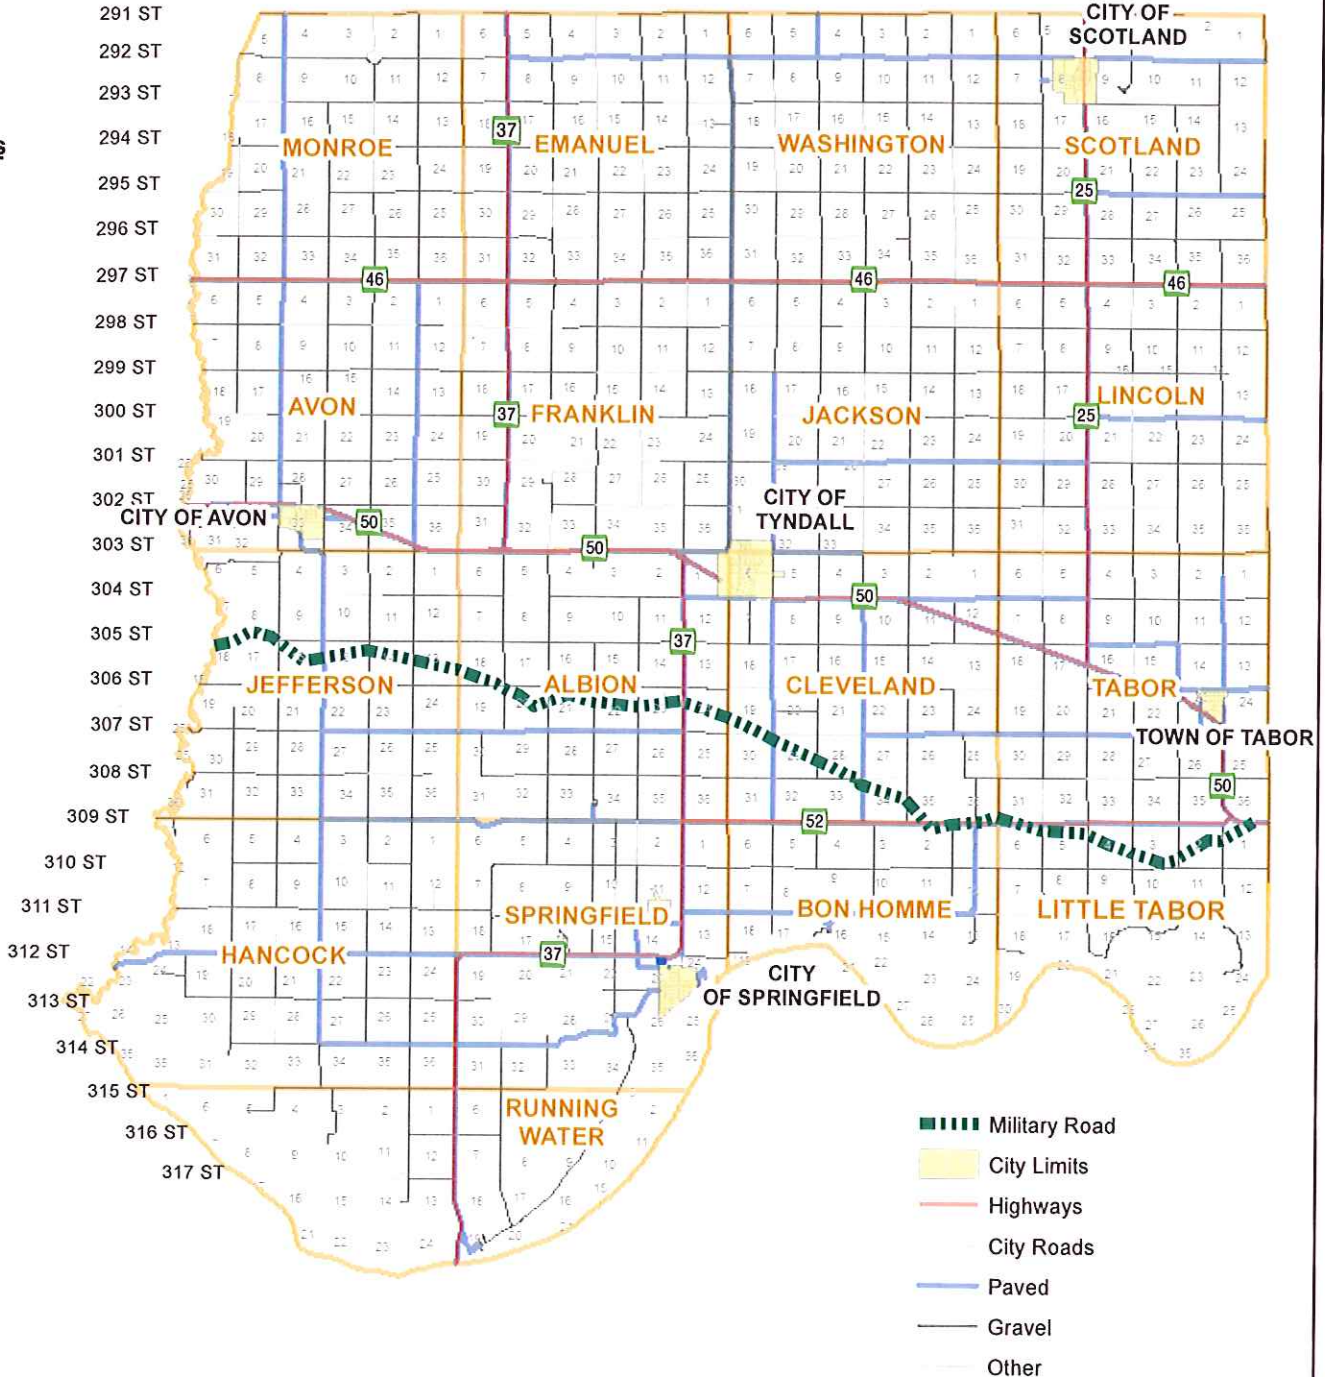

Military Road in Bon Homme County

www.discoverbonhomme.com

404 AVE 405 AVE 406 AVE 407 AVE 408 AVE 409 AVE 410 AVE 411 AVE 412 AVE 413 AVE 414 AVE 415 AVE 416 AVE 417 AVE 418 AVE 419 AVE 420 AVE 421 AVE 422 AVE 423 AVE 424 AVE 425 AVE 426 AVE 427 AVE 428 AVE

GPS Coordinates

x	y
42 58.026° N	98 5.774° W
42 57.823° N	98 5.814° W
42 57.911° N	98 5.336° W
42 58.012° N	98 5.064° W
42 58.005° N	98 4.325° W
43 58.615° N	98 3.609° W
42 57.959° N	98 4.178° W
42 57.866° N	98 4.992° W
42 57.769° N	98 1.812° W
42 57.601° N	98 0.636° W
42 57.402° N	97 59.457° W
42 57.124° N	97 58.383° W
42 57.050° N	97 58.245° W
42 56.915° N	97 57.766° W
42 56.696° N	97 57.407° W
42 56.930° N	97 56.491° W
42 56.789° N	97 55.876° W
42 56.702° N	97 54.697° W
42 56.807° N	97 53.509° W
42 56.517° N	97 52.325° W
42 56.238° N	97 51.504° W
42 56.089° N	97 51.133° W
42 55.679° N	97 49.951° W
42 55.390° N	97 49.079° W
42 55.337° N	97 48.782° W
42 55.213° N	97 48.782° W
42 54.496° N	97 48.480° W
42 54.936° N	97 47.591° W
42 54.362° N	97 46.900° W
42 54.439° N	97 46.404° W
42 54.497° N	97 45.548° W
42 54.594° N	97 45.219° W
42 54.496° N	97 55.608° W
42 54.335° N	97 44.047° W
42 54.273° N	97 42.849° W
42 54.071° N	97 42.257° W
42 53.912° N	97 41.663° W
42 53.701° N	97 40.792° W
42 53.771° N	97 40.486° W
42 54.160° N	97 39.632° W
42 54.135° N	97 39.290° W
42 54.517° N	97 38.432° W

This map is intended for general planning purposes only. This map may or may not accurately represent the actual conditions as they exist today. Any decisions made using this map should be field verified.